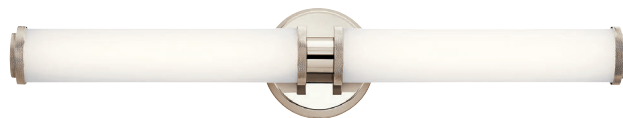

# Indeco™ LED

Finish: Polished Nickel, Natural Brass | Glass: Satin Etched White

**45686PNLED** | Wall Sconce 15In  
(1) 16W 3000 K, 90 CRI, 68 LPW, 5"W x 14.5"H

**45685PNLED** | Linear Bath  
(2) 31W 3000 K, 90 CRI, 61 LPW, 27"W x 5"H

**45686NBRLED** | Wall Sconce  
(1) 16W 3000 K, 90 CRI, 68 LPW, 5"W x 14.5"H

**45685NBRLED** | Linear Bath  
(2) 31W 3000 K, 90 CRI, 61 LPW, 27"W x 5"H

★★★★★

"Gorgeous! Easy to install, and aesthetically beautiful. The lighting provides perfect ambiance, and a unique look. I was able to put the Indeco Linear up without assistance. Kichler makes quality."

# Lynn Haven™

Finish: Brushed Nickel | Glass: Satin Etched

NEW

**52288NI** | Wall Sconce  
(1) 75W Medium, 4.75"W x 17"H

NEW

**55047NI** | Bath  
(3) 75W Medium, 22"W x 9.75"H

NEW

**55046NI** | Bath  
(2) 75W Medium, 14"W x 9.75"H